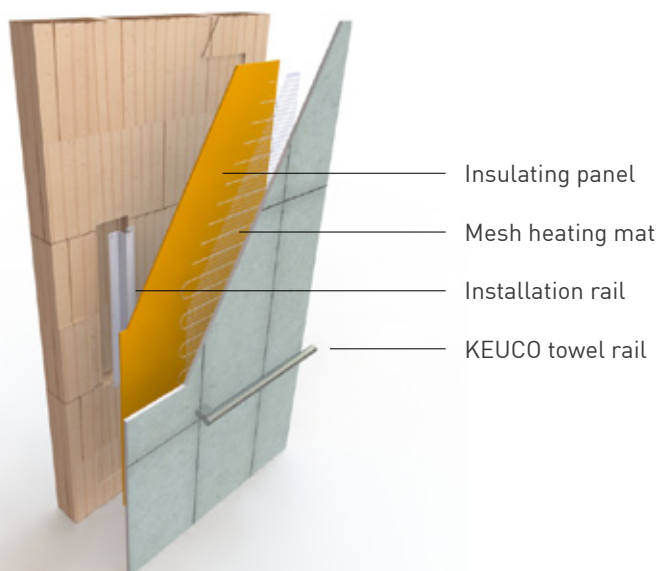

Accessories

RG: A7 | LZ: ex stock

Type	Art. No.	Description	Price €
Halti-E0-50-ZESTO	40644	KEUCO towel rail for towel warmer ZESTO, chrome-plated, open on one side, W 50 cm	155.80

eTOUCH HYBRID