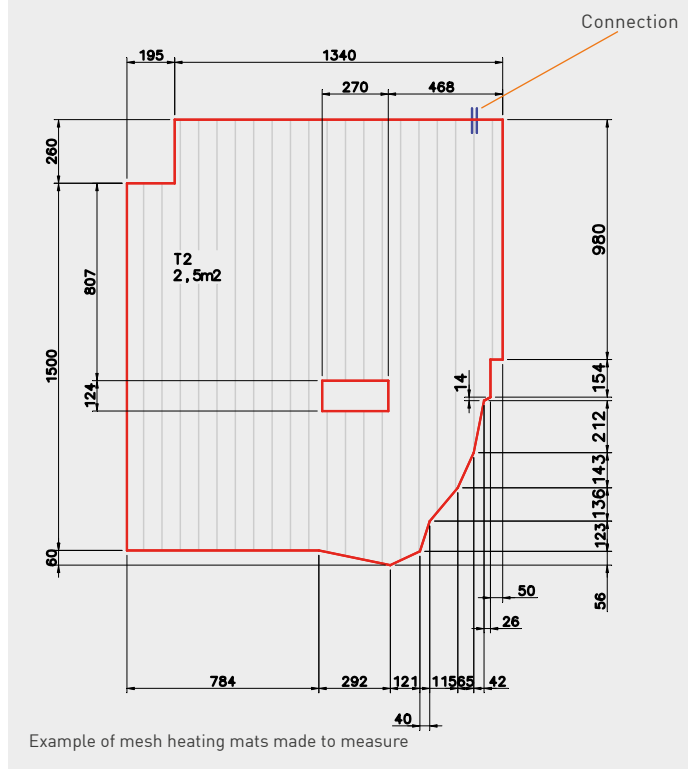

ETHERMA MADE TO MEASURE

For dipole mesh heating mats DS, NST & WST

MESH HEATING MAT MADE TO MEASURE - FOR TECHNICALLY PERFECT, SIMPLE AND QUICK INSTALLATION.

ETHERMA offers, as one of the few manufacturers of mesh heating mats to measure, straight and/or unusual architecture - for example in baths and wellness areas. The mesh heating mat made to measure is the ideal solution. Heated loungers, benches, steam showers or shower stands are at a pleasantly warm temperature.

Mesh heating mat DS made to measure (we charge at least 1 m²)

RG: M7 | LZ: 1 week

Type	Art. No.	Description	Output (W)	Dimension	Price €/m ²
NHM-DSS-0-2	39686	Mesh heating mat with two-pole cable, PVC outer casing	up to 200 W/m ²	0 - 2 m ²	156.50
NHM-DSS-2-5	39687	Mesh heating mat with two-pole cable, PVC outer casing	up to 200 W/m ²	2.01 - 5 m ²	130.40
NHM-DSS-ab5	39688	Mesh heating mat with two-pole cable, PVC outer casing	up to 200 W/m ²	from 5.01 m ²	105.00
NHM-DSS	37815	Mesh heating mat with two-pole cable, PVC outer casing	Other services		on request

Wall heating WST made to measure (we charge min. 1 m²)

RG: M7 | LZ: 1 week

Type	Art. No.	Description	Output (W)	Dimension	Price €/m ²
NHM-WSST-0-2	40690	Wall heating mat with two-pole cable, Teflon - outer casing	up to 300 W/m ²	0-2 m ²	179.60
NHM-WSST-2-5	40691	Wall heating mat with two-pole cable, Teflon - outer casing	up to 300 W/m ²	2.01-5 m ²	145.00
NHM-WSST-ab5	40692	Wall heating mat with two-pole cable, Teflon - outer casing	up to 300 W/m ²	from 5.01 m ²	119.30